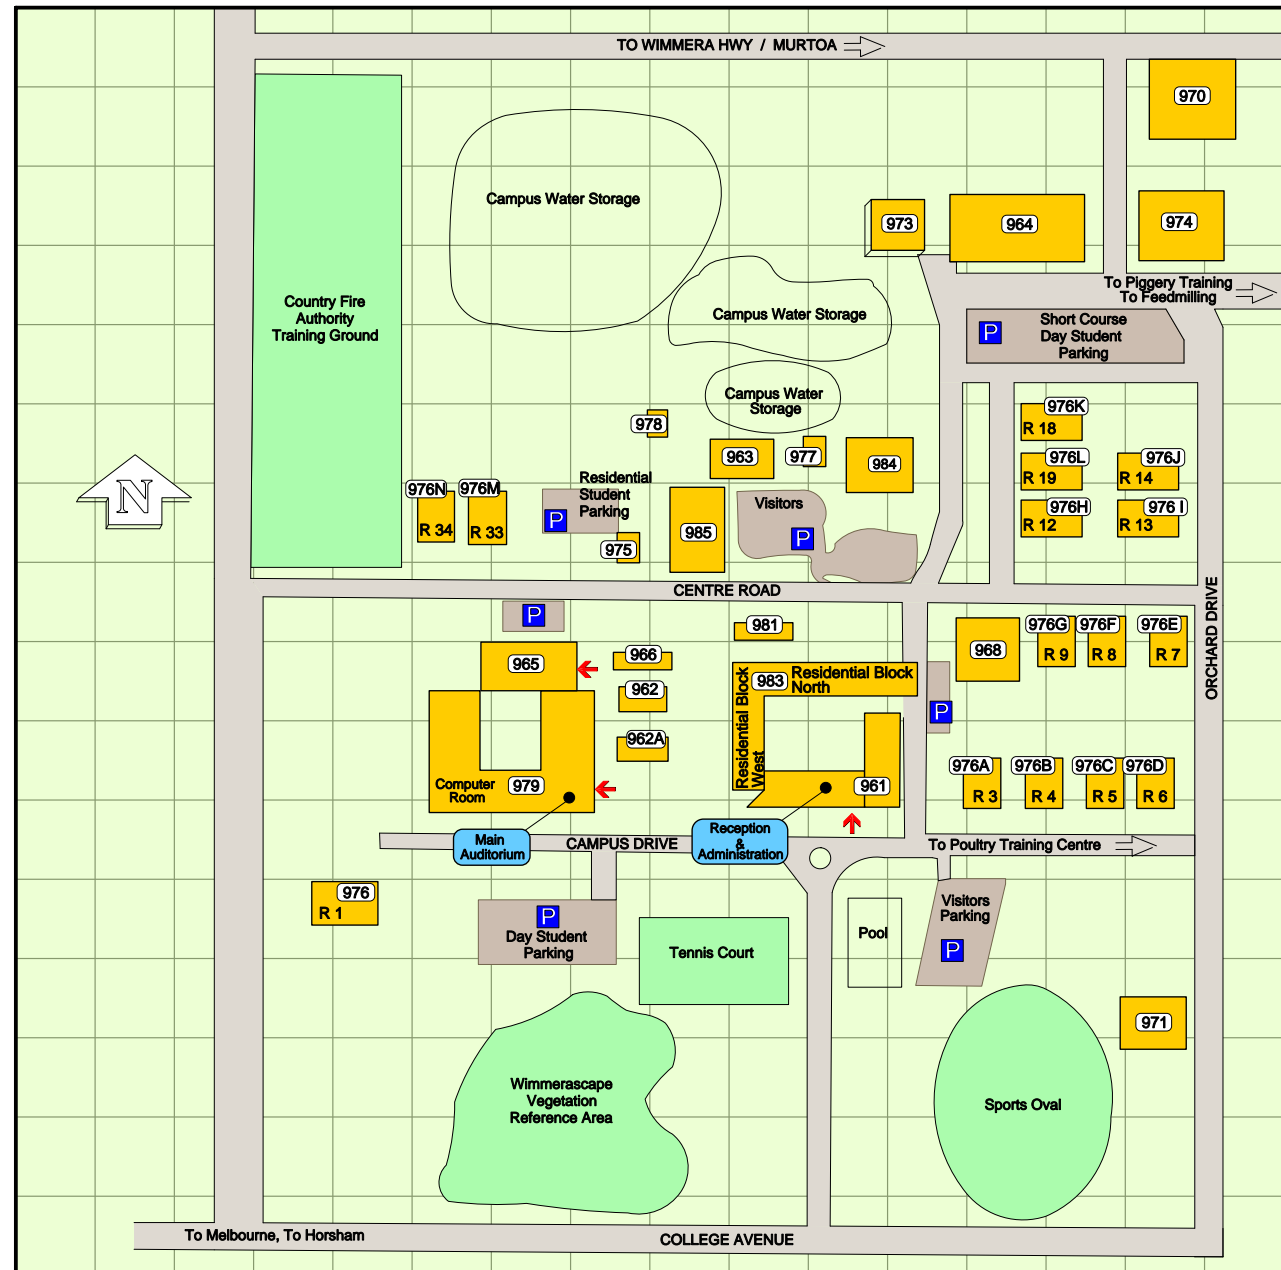

Building Name	No
Administration	961
Agribusiness Centre	979
Agricultural Engineering	964
Agronomy Centre	971
Biology Laboratory	962
CFA Training Ground	-
Common Room	963
Computer Room	979
Conference Centre	984
Dining Room (Ground Floor - West)	983
Farm Office	973
Fire Station	977
Garden Store	975
Glasshouse	966
Hall	961
Kitchen Store	981
Library	965
LSA / Gymnasium & Squash Courts	985
Main Auditorium	979
Motel	968
Parking - Conference Parking	-
Parking - Day Students	-
Parking - Day Students, Short Course	-
Parking - Motel	-
Parking - Residential Students	-
Parking - Visitor Parking	-
Petrol Station	978
Pool	-
Residential Block- North	983
Residential Block - West	983
Residence No.1	976
Residence No.s 3 - 6	-
Residence No.s 7 - 9	-
Residence No.s 12 - 14, 18 & 19	-
Residence No's 33 & 34	-
Shearing Shed	970
Soils Laboratory	962A
Sports Oval	-
Tennis Courts	-
Wimmerascape Vegetation Area	-
Wool Training Centre	974